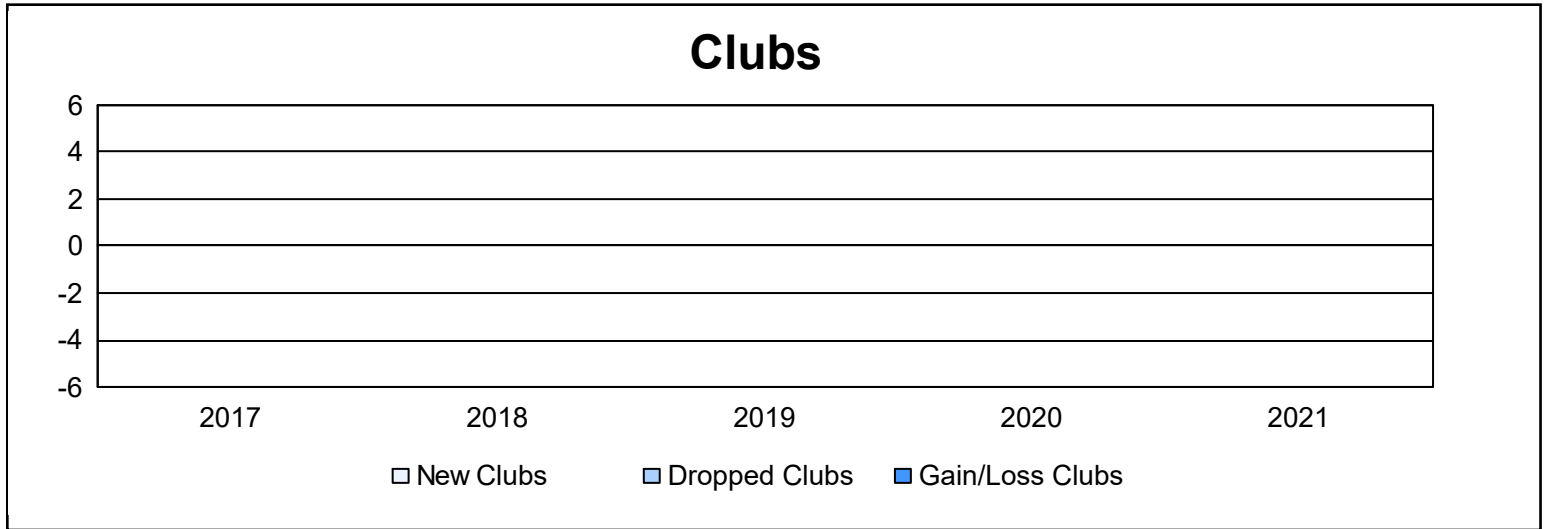

Year	New Clubs	Dropped Clubs	Gain/ Loss Clubs	New Members	Charter Members	Reinstate Members	Transfer Members	Total Member Added	Total Members Dropped	Gain/ Loss Members
2016-2017	0	0	0	115	1	2	20	138	150	-12
2017-2018	0	0	0	115	0	5	8	128	143	-15
2018-2019	0	0	0	125	0	3	5	133	124	9
2019-2020	0	0	0	80	0	1	12	93	108	-15
2020-2021	0	0	0	78	0	5	4	87	130	-43
<b>Average</b>	<b>0</b>	<b>0</b>	<b>0</b>	<b>103</b>	<b>0</b>	<b>3</b>	<b>10</b>	<b>116</b>	<b>131</b>	<b>-15</b>

### Membership Composition June 2021 Cumulative