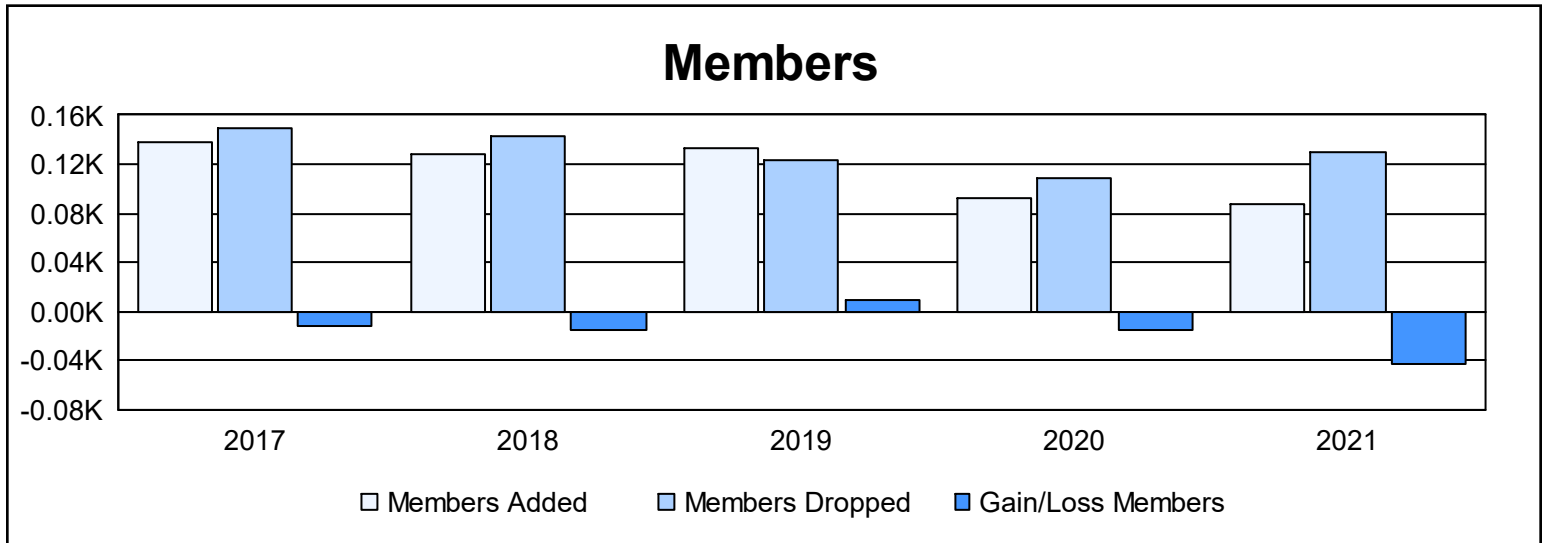

Year	New Clubs	Dropped Clubs	Gain/ Loss Clubs	New Members	Charter Members	Reinstate Members	Transfer Members	Total Member Added	Total Members Dropped	Gain/ Loss Members
2016-2017	0	0	0	115	1	2	20	138	150	-12
2017-2018	0	0	0	115	0	5	8	128	143	-15
2018-2019	0	0	0	125	0	3	5	133	124	9
2019-2020	0	0	0	80	0	1	12	93	108	-15
2020-2021	0	0	0	78	0	5	4	87	130	-43
<b>Average</b>	<b>0</b>	<b>0</b>	<b>0</b>	<b>103</b>	<b>0</b>	<b>3</b>	<b>10</b>	<b>116</b>	<b>131</b>	<b>-15</b>

### Membership Composition June 2021 Cumulative