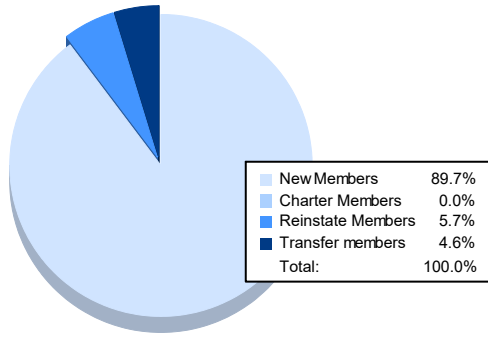

Year	New Clubs	Dropped Clubs	Gain/ Loss Clubs	New Members	Charter Members	Reinstate Members	Transfer Members	Total Member Added	Total Members Dropped	Gain/ Loss Members
2016-2017	0	0	0	115	1	2	20	138	150	-12
2017-2018	0	0	0	115	0	5	8	128	143	-15
2018-2019	0	0	0	125	0	3	5	133	124	9
2019-2020	0	0	0	80	0	1	12	93	108	-15
2020-2021	0	0	0	78	0	5	4	87	130	-43
<b>Average</b>	<b>0</b>	<b>0</b>	<b>0</b>	<b>103</b>	<b>0</b>	<b>3</b>	<b>10</b>	<b>116</b>	<b>131</b>	<b>-15</b>

### Membership Composition June 2021 Cumulative